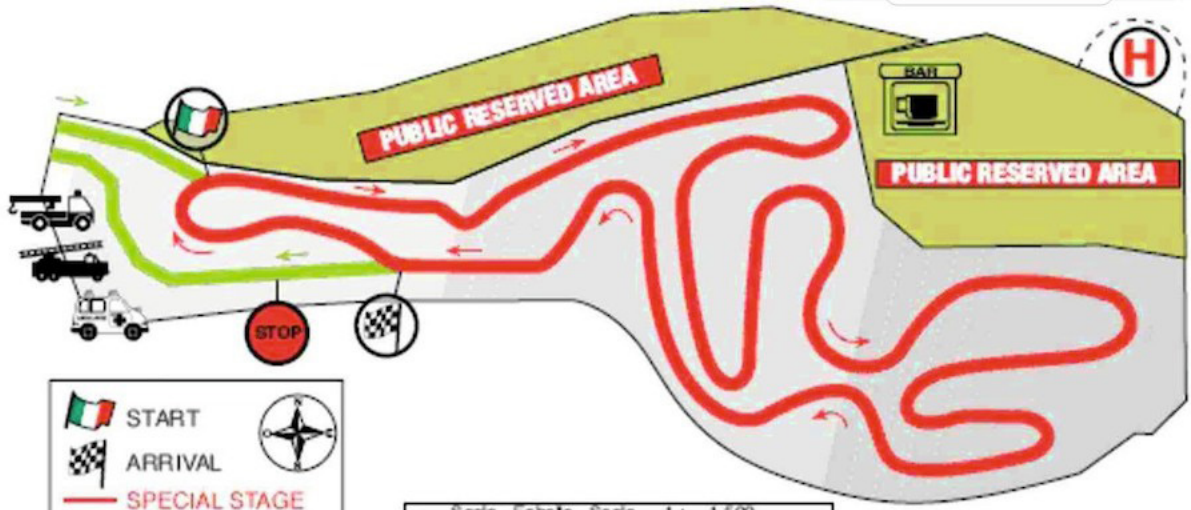

**"San Martino"**  
P.S. 1 Km 1,900

START  
ARRIVAL  
SPECIAL STAGE  
LIASON